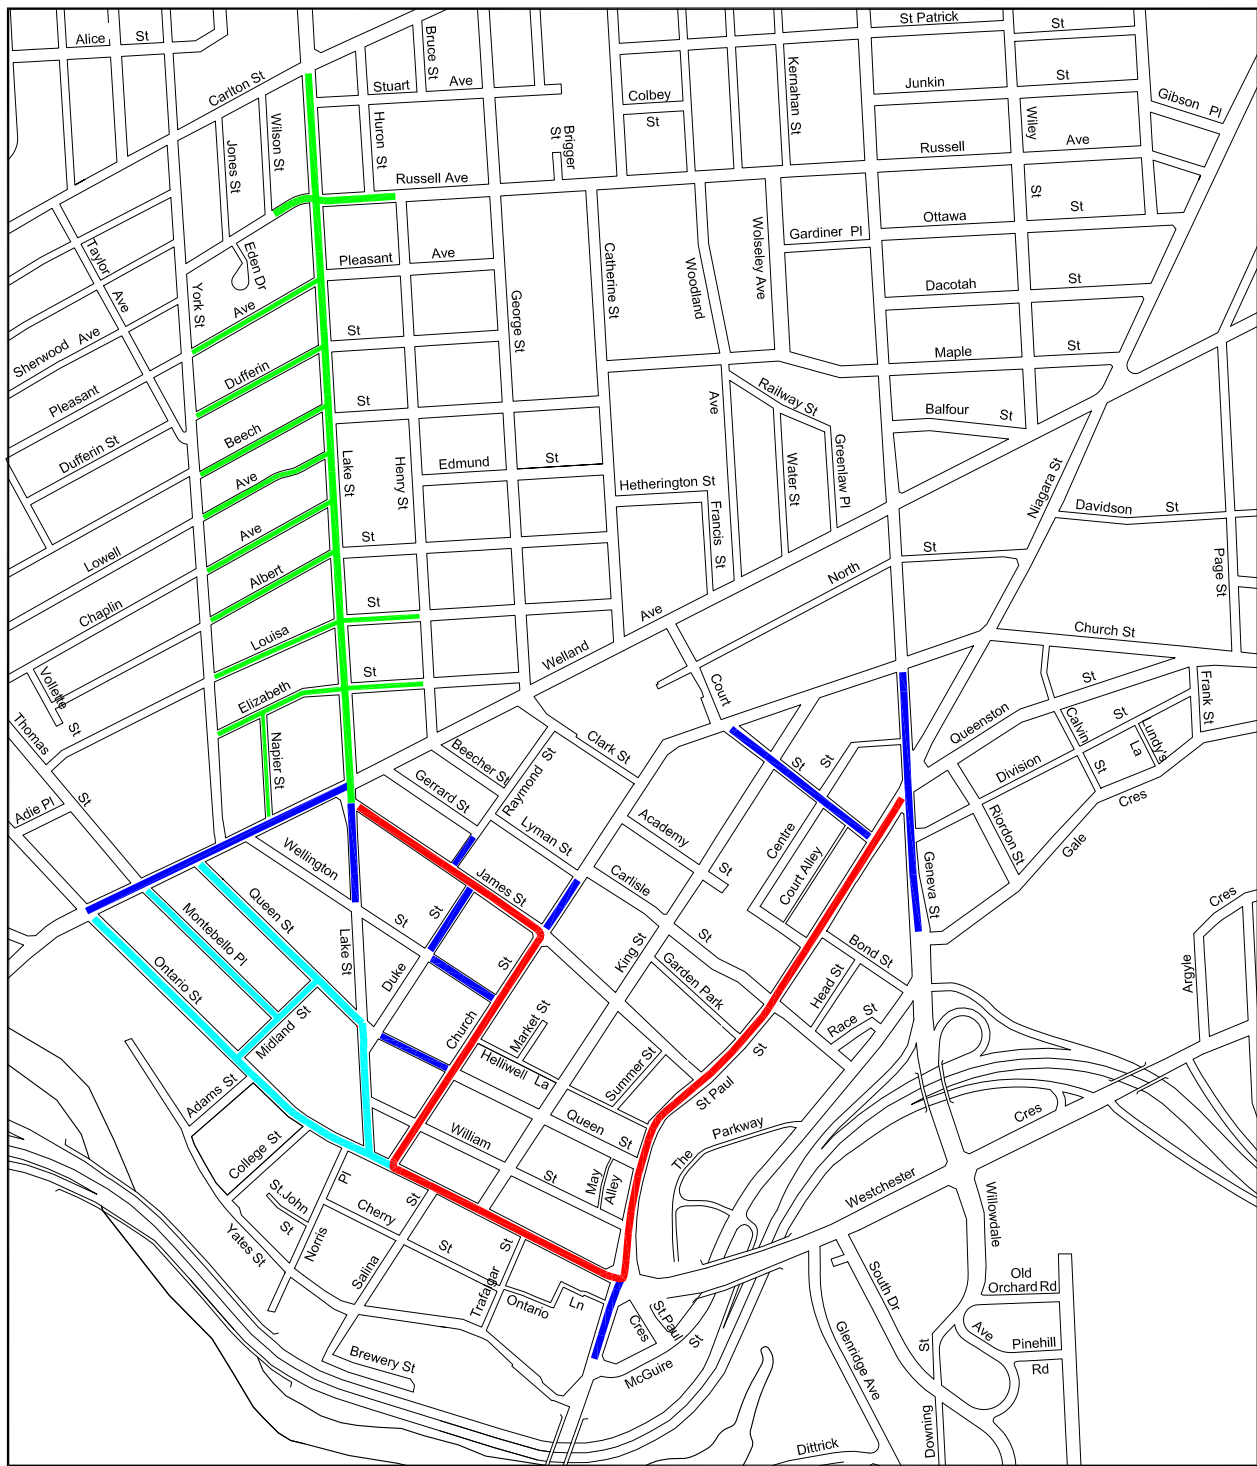

Wine Festival Grande Parade Parade Route and Road Closures

September 28, 2019

- | | | | |
|---|--|---|--|
|  | Parade Route Road Closures
10:00 AM to 12:30 PM |  | Staging Area Road Closures
8:00 AM to 11:30 AM |
|  | Parade Route Related Closures
10:00 AM to 12:30 PM
Geneva Street 9:30 AM to 2:00 PM |  | Local Access Only Areas
10:00 AM to 12:30 PM |

NOTE: TIMES ARE APPROXIMATE